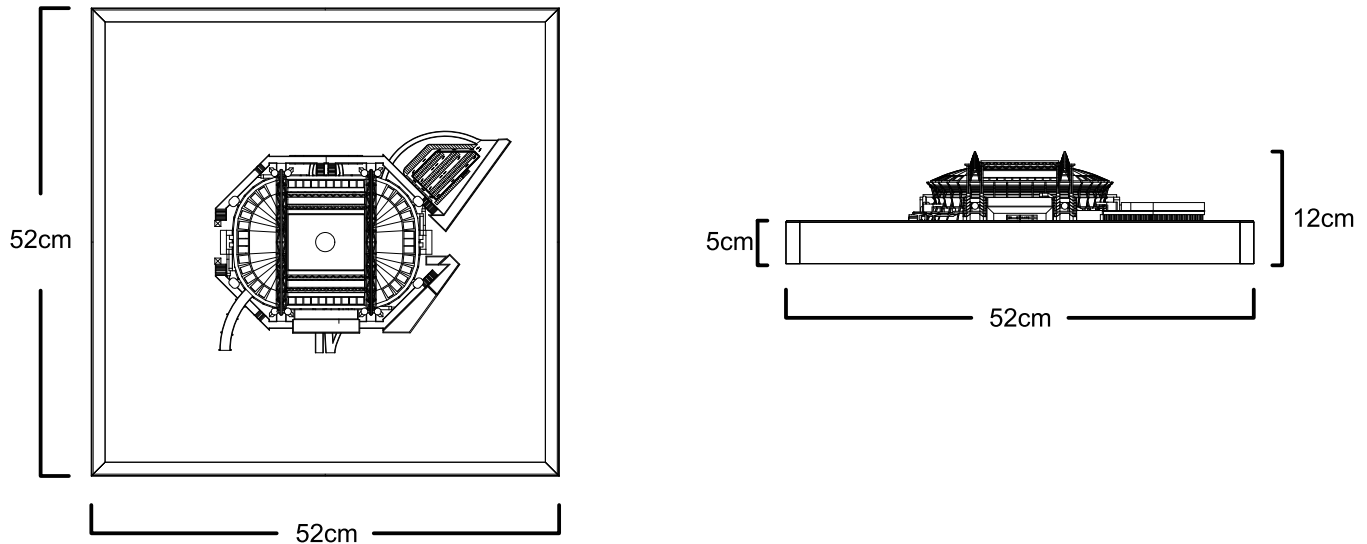

## SIZING

Dimensions: 55 cm x 55 cm x 12 cm  
Weight Premium Edition: Approx. 8 kg