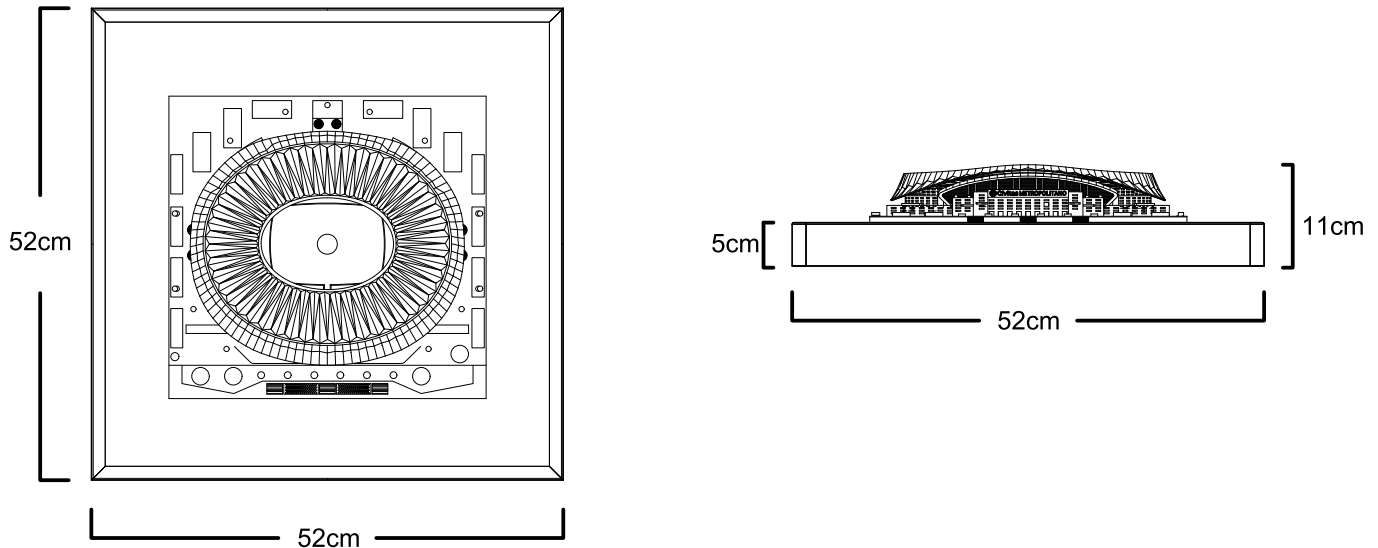

## SIZING

Dimensions: 55 cm x 55 cm x 11 cm  
Weight Premium Edition: Approx. 8 kg