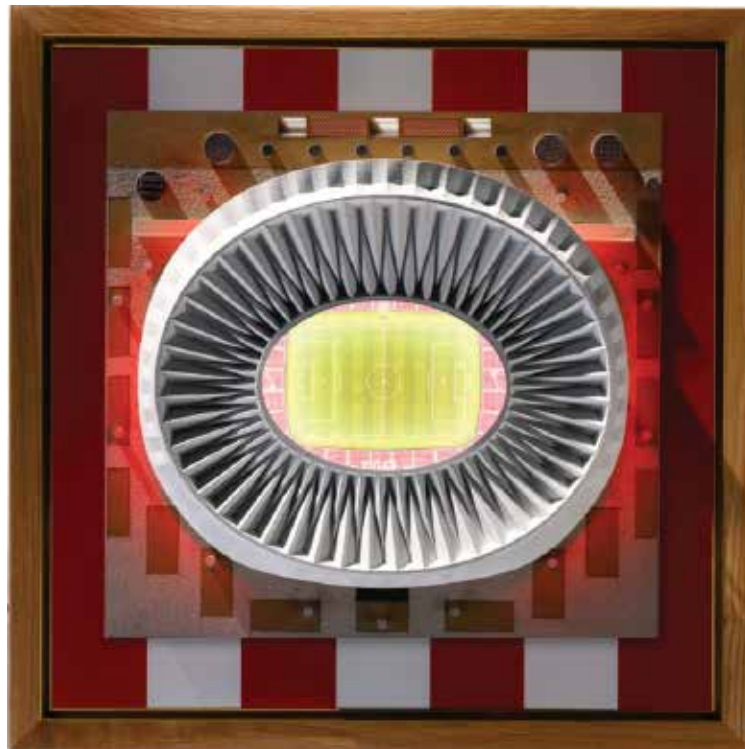

## ESTADIO WANDA METROPOLITANO ATLÉTICO MADRID

The Estadio Wanda Metropolitano, the legendary home stadium of Atlético Madrid, is a symbol of Spanish football tradition. This detailed miniature stadium perfectly captures the impressive roof structure and red lighting, making it a true eye-catcher for any Los Colchoneros fan.

Opened in 2017, the Estadio Wanda Metropolitano is the new home of Atlético Madrid, built on the site of the old Estadio La Peineta, a former athletics stadium in Madrid. With a capacity of over 68,000 seats, it stands as an iconic example of modern stadium architecture. It has since been the scene of countless unforgettable moments in both Spanish and European football history.

The design of Estadio Wanda Metropolitano blends classic and modern elements, with the old main stand of Estadio La Peineta forming the base of the new stadium. The most striking feature of the stadium is its unique folding roof. This iconic roof, which gives the stadium its distinctive look, has been faithfully recreated by Stadiums For Ants. Using the latest advancements in 3D printing technology, the roof has been reproduced in meticulous detail.

### Material:

Base Plate – Acrylic  
Frame – Solid Wood  
Stadium – 3D printed parts, created with various technologies  
Decals – PVC-free stickers  
Lighting – LED strips  
Power Supply – USB cable, wall adapter not included