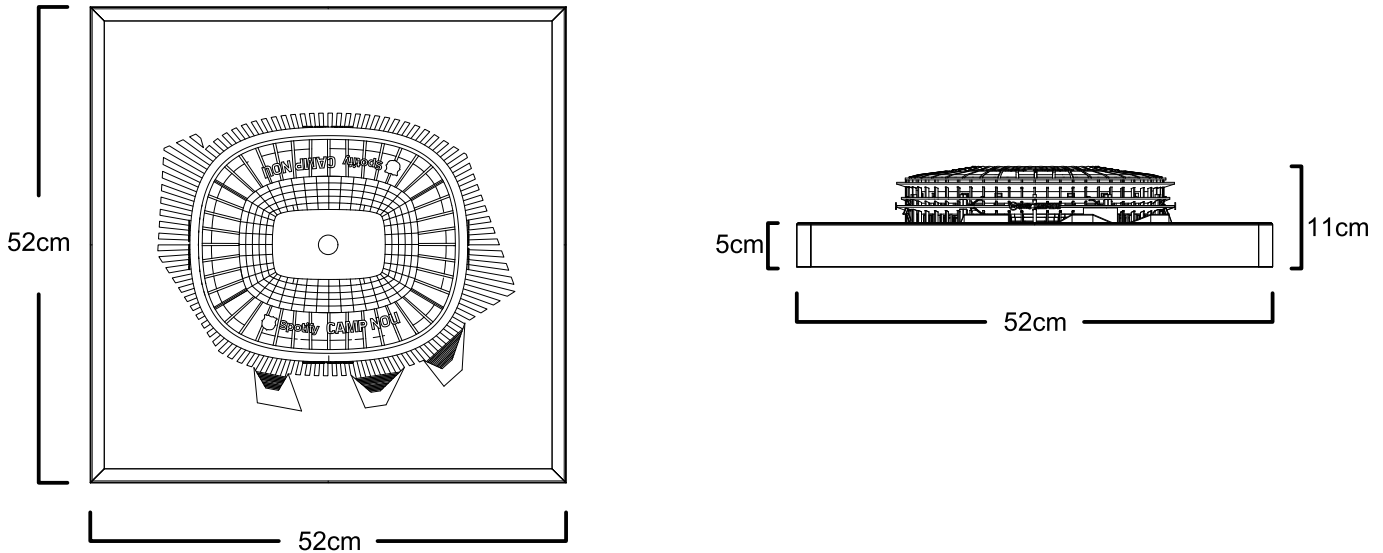

## SIZING

Dimensions: 55 cm x 55 cm x 11 cm  
Weight Premium Edition: Approx. 8 kg