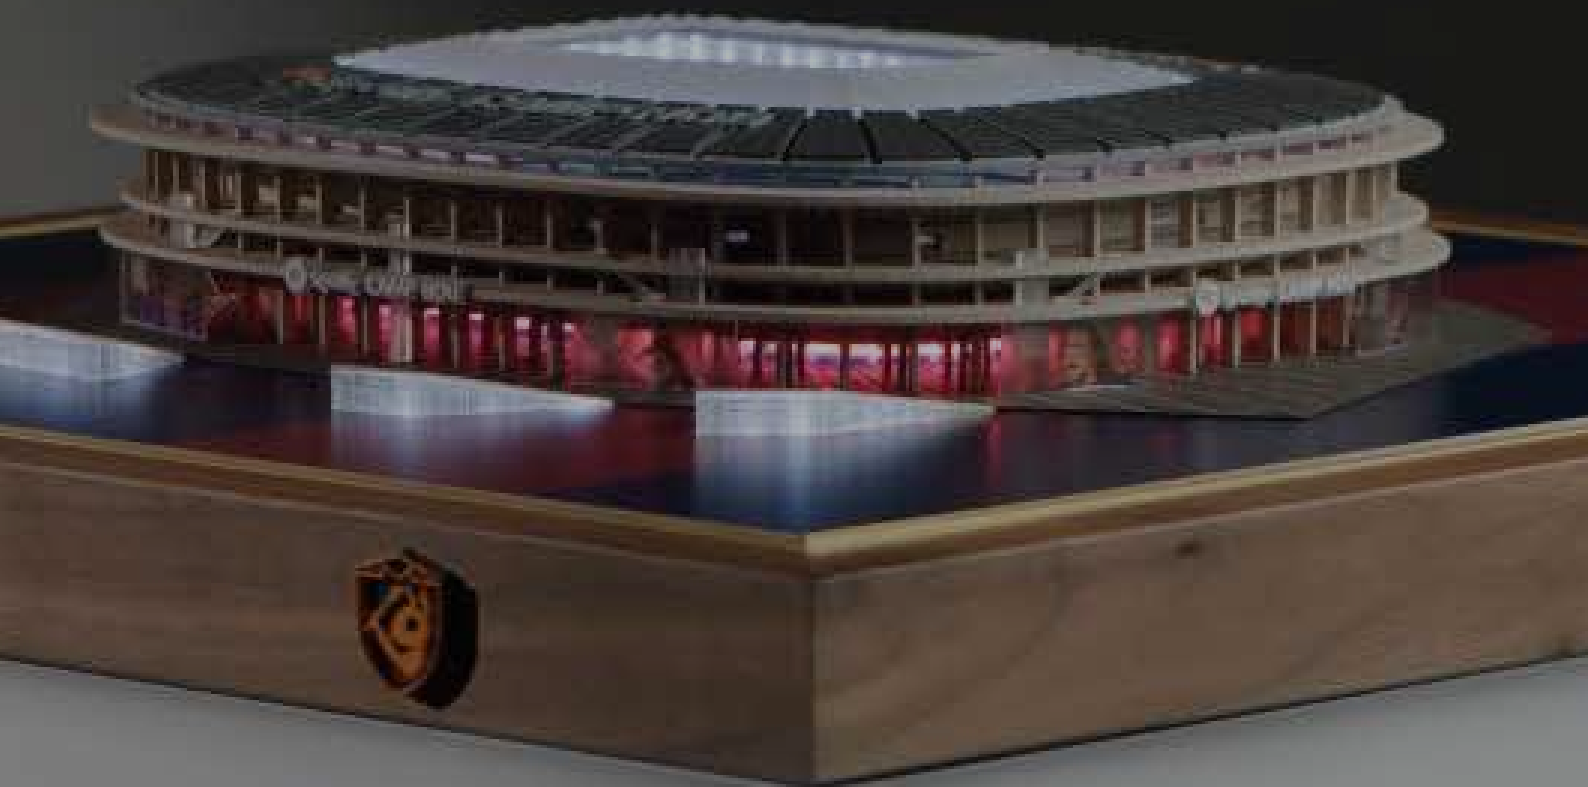

## SPOTIFY CAMP NOU, FC BARCELONA, SPAIN

The iconic Spotify Camp Nou, home to FC Barcelona, is one of the largest and most prestigious stadiums in the world. This detailed miniature of Camp Nou perfectly captures the atmosphere of this iconic stadium, even in its current phase of renovation.

Opened in 1957, the stadium has witnessed countless historic moments since its inception. Originally with a capacity of 99,000 spectators, Camp Nou will increase its capacity to 105,000 in 2026, following the completion of current renovations. This transformation, part of the ambitious Espai Barça project, will make the stadium the largest football stadium in Europe. Although the new Camp Nou is not yet fully completed, the engineers at Stadiums For Ants have recreated the design in meticulous detail, paying special attention to the futuristic lighting effects that capture the magic of the stadium. These effects bring the iconic atmosphere of Camp Nou to life, even in miniature form, from the vast stands to the massive translucent façade.

## SIZING

Dimensions: 55 cm x 55 cm x 11 cm  
Weight Premium Edition: Approx. 8 kg

### Material:

Base Plate – Acrylic  
Frame – Solid Wood  
Stadium – 3D printed parts, created with various technologies  
Decals – PVC-free stickers  
Lighting – LED strips  
Power Supply – USB cable, wall adapter not included