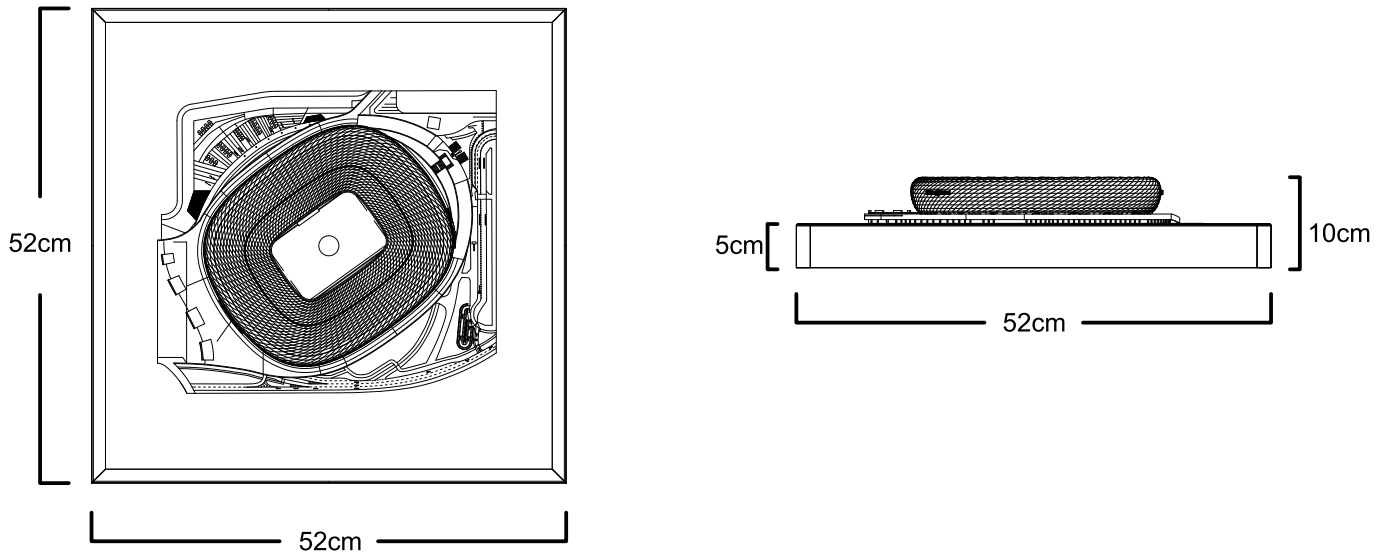

SIZING

Dimensions: 55 cm x 55 cm x 10 cm
Weight Premium Edition: Approx. 8 kg

Material:

Base Plate – Acrylic
Frame – Solid Wood
Stadium – 3D printed parts, created with various technologies
Decals – PVC-free stickers
Lighting – LED strips
Power Supply – USB cable, wall adapter not included