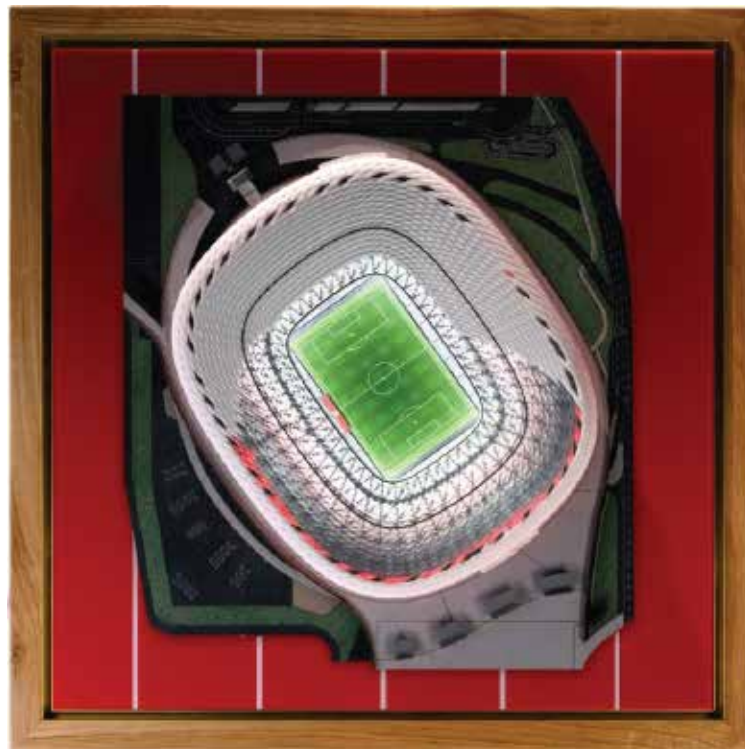

ALLIANZ ARENA, FC BAYERN MÜNCHEN

LIMITED EDITION

ALLIANZ ARENA, FC BAYERN MÜNCHEN, MUNICH

The Allianz Arena, the iconic home stadium of FC Bayern München, is an architectural marvel admired worldwide. This detailed miniature stadium showcases the innovative illuminated façade and the unique design of the stadium, bringing the magic of this German football monument to your home.

Opened in 2005, the Allianz Arena is the proud home of FC Bayern München, Germany's record champions. The stadium holds over 76,000 spectators and is a symbol of modern stadium architecture. Designed by the famous Swiss architectural firm Herzog & de Meuron, the Allianz Arena is known for its distinctive ETFE (Ethylene Tetrafluoroethylene) inflatable cushion façade, which is translucent. This feature allows the stadium to be lit in different colors for various occasions, giving it a dynamic character.

SIZING

Dimensions: 55 cm x 55 cm x 10 cm
Weight Premium Edition: Approx. 8 kg

Material:

Base Plate – Acrylic
Frame – Solid Wood
Stadium – 3D printed parts, created with various technologies
Decals – PVC-free stickers
Lighting – LED strips
Power Supply – USB cable, wall adapter not included

Stadiums For Ants uses advanced LED techniques to realistically light their miniature stadiums. The field lighting is provided by precise (white) LED spotlights, creating a lifelike appearance on the field. Around the stadium, diffused ambient lighting creates a natural, atmospheric glow. The entire setup runs efficiently on 5 volts and is powered directly via a wall adapter, ensuring stable and safe energy supply.