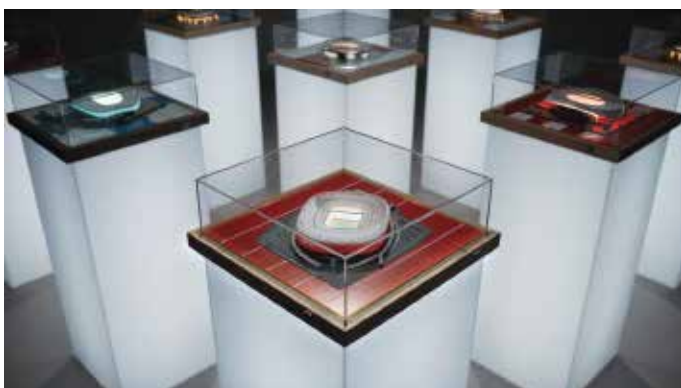

ALLIANZ ARENA, FC BAYERN MÜNCHEN

LIMITED EDITION

ALLIANZ ARENA, FC BAYERN MÜNCHEN, MUNICH

The Allianz Arena, the iconic home stadium of FC Bayern München, is an architectural marvel admired worldwide. This detailed miniature stadium showcases the innovative illuminated façade and the unique design of the stadium, bringing the magic of this German football monument to your home.

Opened in 2005, the Allianz Arena is the proud home of FC Bayern München, Germany's record champions. The stadium holds over 76,000 spectators and is a symbol of modern stadium architecture. Designed by the famous Swiss architectural firm Herzog & de Meuron, the Allianz Arena is known for its distinctive ETFE (Ethylene Tetrafluoroethylene) inflatable cushion façade, which is translucent. This feature allows the stadium to be lit in different colors for various occasions, giving it a dynamic character.

SIZING

Dimensions: 55 cm x 55 cm x 10 cm
Weight Premium Edition: Approx. 8 kg

Material:

Base Plate – Acrylic
Frame – Solid Wood
Stadium – 3D printed parts, created with various technologies
Decals – PVC-free stickers
Lighting – LED strips
Power Supply – USB cable, wall adapter not included

Stadiums For Ants uses advanced LED techniques to realistically light their miniature stadiums. The field lighting is provided by precise (white) LED spotlights, creating a lifelike appearance on the field. Around the stadium, diffused ambient lighting creates a natural, atmospheric glow. The entire setup runs efficiently on 5 volts and is powered directly via a wall adapter, ensuring stable and safe energy supply.