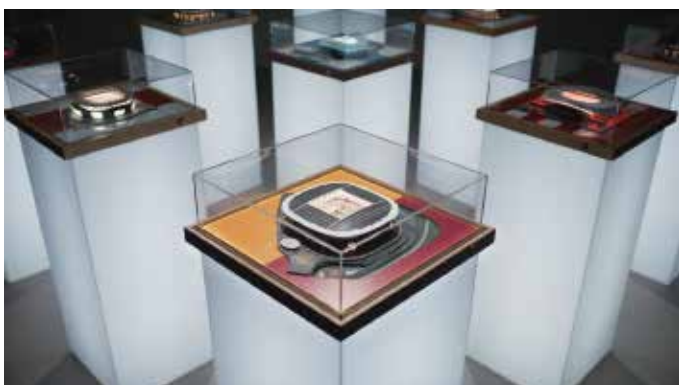

RAMS Park, the iconic home stadium of Galatasaray, is a modern sports monument in the heart of Istanbul. This detailed miniature brings to life the unique architecture, impressive location between the hills, and the ring road of Istanbul, capturing every essential feature of the stadium. Opened in 2011, RAMS Park is one of the most successful stadiums in the Turkish Süper Lig. With a seating capacity of more than 53,000, it is located within the Ali Sami Yen Sports Complex, named after the club's founder.

The multifunctional stadium is not only the venue for Galatasaray's home matches but has also hosted major artists like John Bon Jovi and Madonna for legendary concerts, contributing to the rich cultural history of the site. The stadium's unique location, built into a hill and adjacent to the Istanbul ring road, offers a breathtaking view and an exceptional atmosphere. The architecture of RAMS Park is modern, yet it respects the rich traditions of the club. The design of the miniature by Stadiums For Ants reflects this unique setting, with the surrounding hills and important details around the stadium meticulously recreated. This makes the miniature stadium a true eye-catcher for Galatasaray fans and Istanbul enthusiasts alike.

Lighting – LED strips

Power Supply – USB cable, wall adapter not included

Stadiums For Ants uses advanced LED techniques to realistically light their miniature stadiums. The field lighting is provided by precise (white) LED spotlights, creating a lifelike appearance on the field. Around the stadium, diffused ambient lighting creates a natural, atmospheric glow. The entire setup runs efficiently on 5 volts and is powered directly via a wall adapter, ensuring stable and safe energy supply.