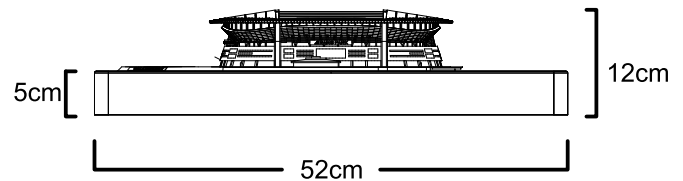

SIZING

Dimensions: 55 cm x 55 cm x 12 cm
Weight Premium Edition: Approx. 8 kg

Material:

Base Plate – Acrylic

Frame – Solid Wood

Stadium – 3D printed parts, created with various technologies

Decals – PVC-free stickers