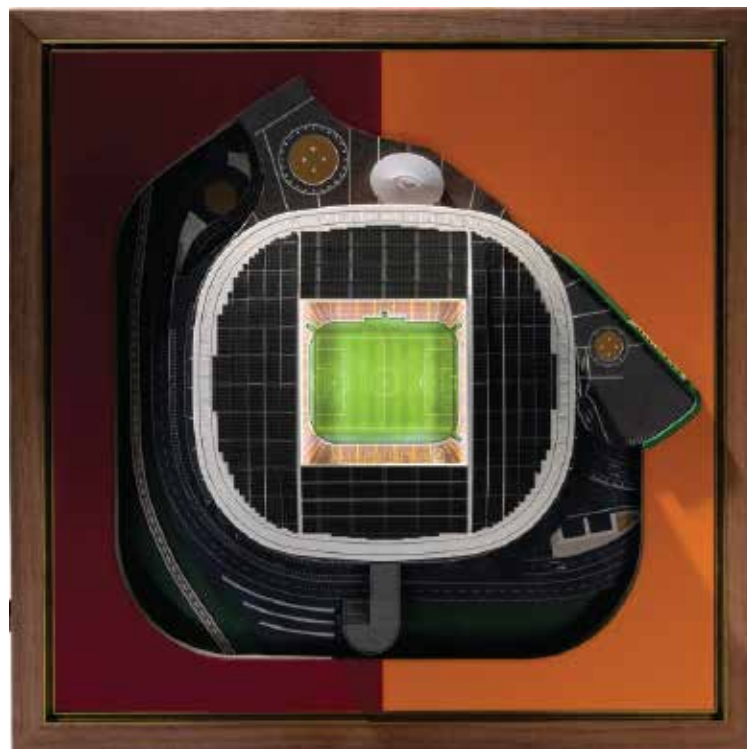

RAMS PARK, GALATASARAY

LIMITED EDITION

RAMS PARK, GALATASARAY, ISTANBUL

RAMS Park, the iconic home stadium of Galatasaray, is a modern sports monument in the heart of Istanbul. This detailed miniature captures the unique architecture, the impressive location between the hills and the Istanbul ring road, and **many significant details of the stadium perfectly.**

The multifunctional stadium is not only the venue for Galatasaray's home matches but has also hosted major artists like John Bon Jovi and Madonna for legendary concerts, contributing to the rich cultural history of the site. The stadium's unique location, built into a hill and adjacent to the Istanbul ring road, offers a breathtaking view and an exceptional atmosphere. The architecture of RAMS Park is modern, yet it respects the rich traditions of the club. The design of the miniature by Stadiums For Ants reflects this unique setting, with the surrounding hills and important details around the stadium meticulously recreated. This makes the miniature stadium a true eye-catcher for Galatasaray fans and Istanbul enthusiasts alike.

SIZING

Dimensions: 55 cm x 55 cm x 12 cm
Weight Premium Edition: Approx. 8 kg

Material:

Base Plate – Acrylic

Frame – Solid Wood

Stadium – 3D printed parts, created with various technologies

Decals – PVC-free stickers

Lighting – LED strips

Power Supply – USB cable, wall adapter not included

Stadiums For Ants uses advanced LED techniques to realistically light their miniature stadiums. The field lighting is provided by precise (white) LED spotlights, creating a lifelike appearance on the field. Around the stadium, diffused ambient lighting creates a natural, atmospheric glow. The entire setup runs efficiently on 5 volts and is powered directly via a wall adapter, ensuring stable and safe energy supply.