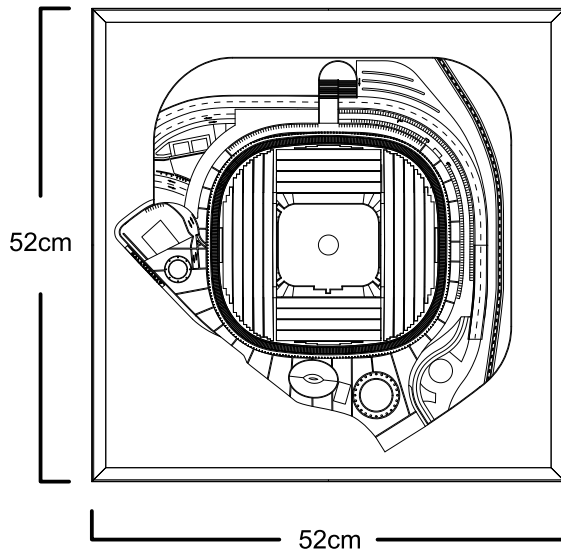

SIZING

Dimensions: 55 cm x 55 cm x 12 cm
Weight Premium Edition: Approx. 8 kg

Material:

Base Plate – Acrylic

Frame – Solid Wood

Stadium – 3D printed parts, created with various technologies

Decals – PVC-free stickers