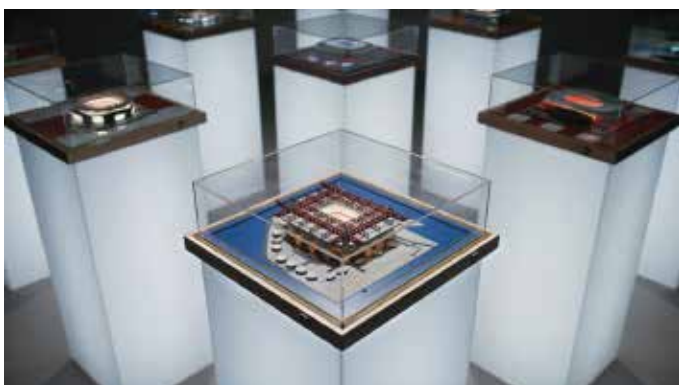

SAN SIRO, INTER MILAN

LIMITED EDITION

SAN SIRO, INTER MILAN

San Siro, the iconic stadium of FC Internazionale Milano, is a true monument in the Italian football world. This detailed miniature brings the impressive structure, distinctive roof, and famous concrete towers of San Siro to life. A must-have for every true Nerazzurri fan!

The historic San Siro, built in 1925, is one of the most legendary stadiums in the world, with a seating capacity of over 80,000 tifosi. Originally named after Giuseppe Meazza, the stadium underwent a major renovation in 1987 and received its current striking form. It served as one of the main venues for the 1990 FIFA World Cup and has since become an integral part of Italian sports culture. San Siro is unique in the world of club football, as it is the home of both FC Internazionale Milano and AC Milan.

The stadium's architecture is impressive, consisting of eleven robust concrete towers that precisely support the massive red roof. This construction has been meticulously replicated by Stadiums For Ants, perfectly capturing the elegance and strength of San Siro. Legendary moments are part of the rich history of this stadium. One of the most emotional moments was the farewell match of Marco van Basten, the famous Dutch striker and World Player of the Year, who won the hearts of Italian fans. This miniature stadium brings that history and all the drama of San Siro back to life.

Stadiums For Ants uses advanced LED techniques to realistically light their miniature stadiums. The field lighting is provided by precise (white) LED spotlights, creating a lifelike appearance on the field. Around the stadium, diffused ambient lighting creates a natural, atmospheric glow. The entire setup runs efficiently on 5 volts and is powered directly via a wall adapter, ensuring stable and safe energy supply.