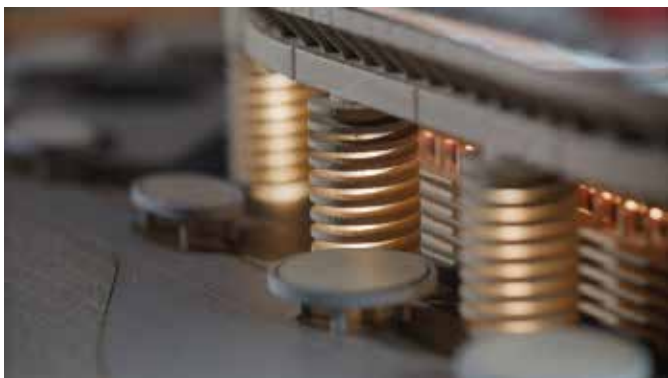

SAN SIRO, INTER MILAN

LIMITED EDITION

SAN SIRO, INTER MILAN

San Siro, the iconic stadium of FC Internazionale Milano, is a true monument in the Italian football world. This detailed miniature brings the impressive structure, distinctive roof, and famous concrete towers of San Siro to life. A must-have for every true Nerazzurri fan!

The historic San Siro, built in 1925, is one of the most legendary stadiums in the world, with a seating capacity of over 80,000 tifosi. Originally named after Giuseppe Meazza, the stadium underwent a major renovation in 1987 and received its current striking form. It served as one of the main venues for the 1990 FIFA World Cup and has since become an integral part of Italian sports culture. San Siro is unique in the world of club football, as it is the home of both FC Internazionale Milano and AC Milan.

The stadium's architecture is impressive, consisting of eleven robust concrete towers that precisely support the massive red roof. This construction has been meticulously replicated by Stadiums For Ants, perfectly capturing the elegance and strength of San Siro. Legendary moments are part of the rich history of this stadium. One of the most emotional moments was the farewell match of Marco van Basten, the famous Dutch striker and World Player of the Year, who won the hearts of Italian fans. This miniature stadium brings that history and all the drama of San Siro back to life.

Stadiums For Ants uses advanced LED techniques to realistically light their miniature stadiums. The field lighting is provided by precise (white) LED spotlights, creating a lifelike appearance on the field. Around the stadium, diffused ambient lighting creates a natural, atmospheric glow. The entire setup runs efficiently on 5 volts and is powered directly via a wall adapter, ensuring stable and safe energy supply.