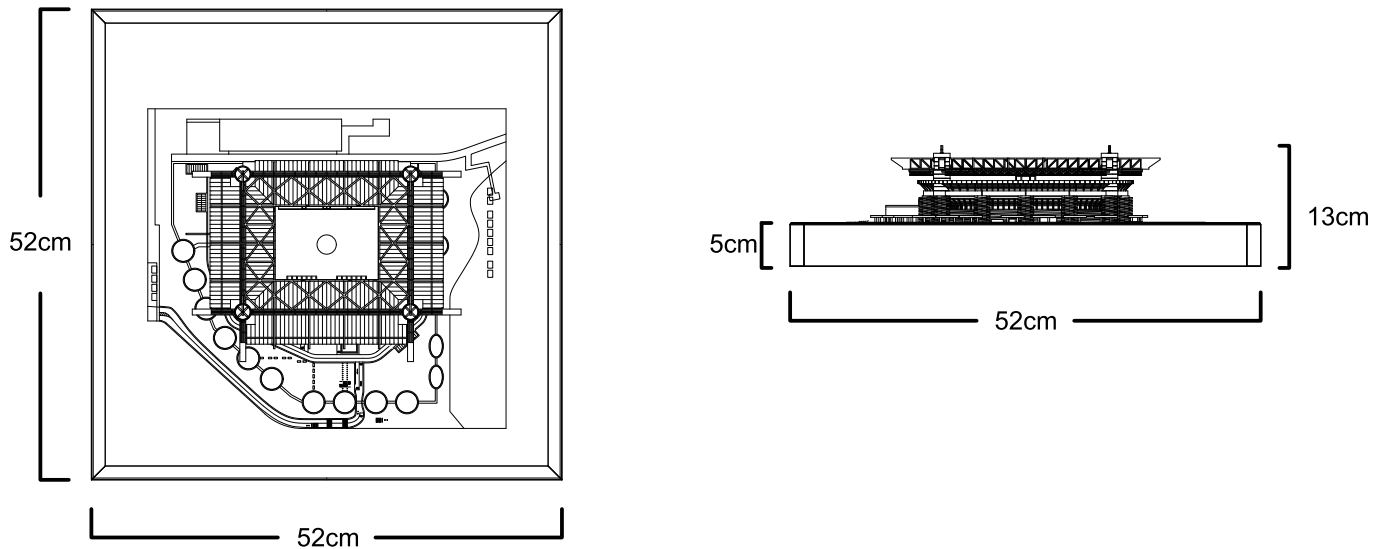

SAN SIRO, INTER MILAN

LIMITED EDITION

SAN SIRO, INTER MILAN

San Siro, the iconic stadium of FC Internazionale Milano, is a true monument in the Italian football world. This detailed miniature brings the impressive structure, distinctive roof, and famous concrete towers of San Siro to life. A must-have for every true Nerazzurri fan!

The historic San Siro, built in 1925, is one of the most legendary stadiums in the world, with a seating capacity of over 80,000 tifosi. Originally named after Giuseppe Meazza, the stadium underwent a major renovation in 1987 and received its current striking form. It served as one of the main venues for the 1990 FIFA World Cup and has since become an integral part of Italian sports culture. San Siro is unique in the world of club football, as it is the home of both FC Internazionale Milano and AC Milan.

SIZING

Dimensions: 55 cm x 55 cm x 13 cm
 Weight Premium Edition: Approx. 8 kg

Material:

- Base Plate – Acrylic
- Frame – Solid Wood
- Stadium – 3D printed parts, created with various technologies
- Decals – PVC-free stickers
- Lighting – LED strips
- Power Supply – USB cable, wall adapter not included